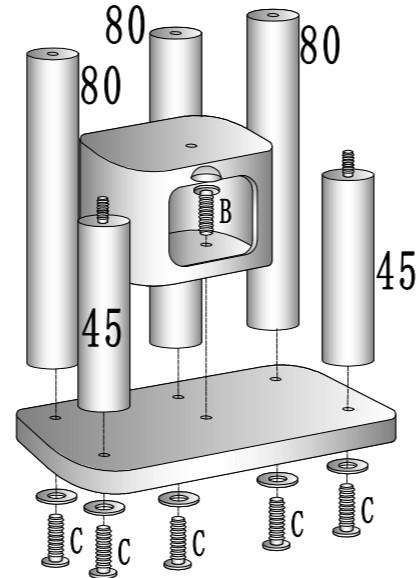

# Cat Tree Assembly Drawing

Parts	Size	Number	Box
	∅11×30cm	7	3/3
	∅11×31cm	1	2/3
	∅11×45cm	3	2/3
	∅11×51.5cm	1	2/3
	∅11×80cm	3	1/3
	∅11×93.5cm	1	1/3
	∅5×70cm	1	3/3
	∅5×100cm	1	3/3
	80×50×4cm	1	1/3
	80×50cm	1	1/3
	50×50cm	1	2/3
	50×35cm	1	2/3
	50×50cm	1	2/3
	40×30×28cm	1	3/3
	40×40×28cm	1	3/3
	∅35cm	3	1-2/3 2-3/3
	∅45cm	1	1/3
	∅32cm	3	1-2/3 2-3/3
	8×60mm	1	3/3
	∅8×80mm (A)	10+1	
	∅8×40mm (B)	5+1	
	∅8×60mm (C)	5+1	
	∅8×35mm (D)	1	
		6	
		2	

1

2

3

4

5