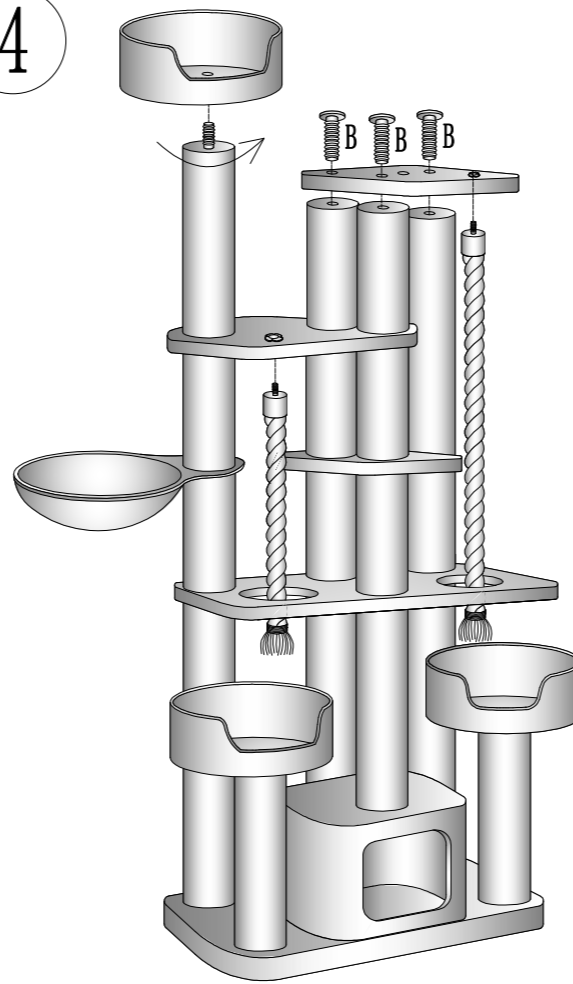

# Cat Tree Assembly Drawing

Parts	Size	Number	Box
	∅11×30cm	7	3/3
	∅11×31cm	1	2/3
	∅11×45cm	3	2/3
	∅11×51.5cm	1	2/3
	∅11×80cm	3	1/3
	∅11×93.5cm	1	1/3
	∅5×70cm	1	3/3
	∅5×100cm	1	3/3
	80×50×4cm	1	1/3
	80×50cm	1	1/3
	50×50cm	1	2/3
	50×35cm	1	2/3
	50×50cm	1	2/3
	40×30×28cm	1	3/3
	40×40×28cm	1	3/3
	∅35cm	3	1-2/3 2-3/3
	∅45cm	1	1/3
	∅32cm	3	1-2/3 2-3/3
	8×60mm	1	3/3
	∅8×80mm (A)	10+1	
	∅8×40mm (B)	5+1	
	∅8×60mm (C)	5+1	
	∅8×35mm (D)	1	
		6	
		2	

1

2

3

4

5