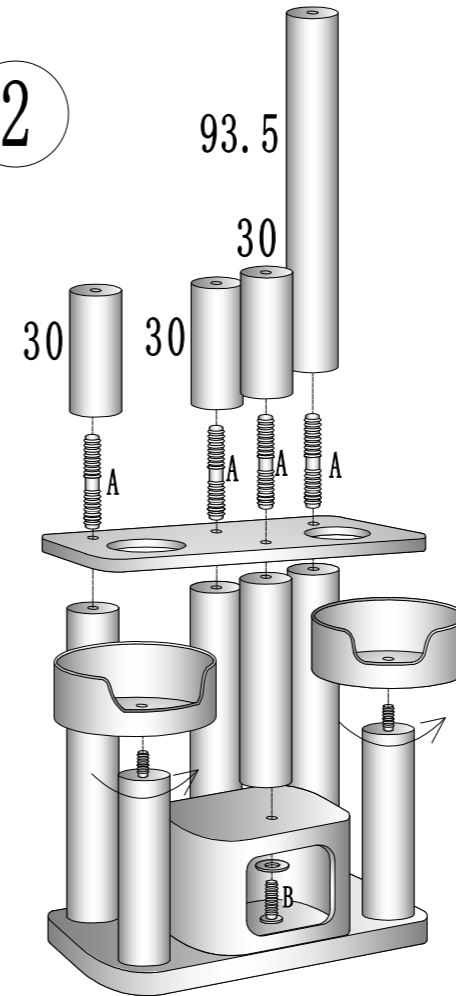

# Cat Tree Assembly Drawing

Parts	Size	Number	Box
	∅11×30cm	7	3/3
	∅11×31cm	1	2/3
	∅11×45cm	3	2/3
	∅11×51.5cm	1	2/3
	∅11×80cm	3	1/3
	∅11×93.5cm	1	1/3
	∅5×70cm	1	3/3
	∅5×100cm	1	3/3
	80×50×4cm	1	1/3
	80×50cm	1	1/3
	50×50cm	1	2/3
	50×35cm	1	2/3
	50×50cm	1	2/3
	40×30×28cm	1	3/3
	40×40×28cm	1	3/3
	∅35cm	3	1-2/3 2-3/3
	∅45cm	1	1/3
	∅32cm	3	1-2/3 2-3/3
	8×60mm	1	3/3
	∅8×80mm (A)	10+1	
	∅8×40mm (B)	5+1	
	∅8×60mm (C)	5+1	
	∅8×35mm (D)	1	
		6	
		2	

1

2

3

4

5