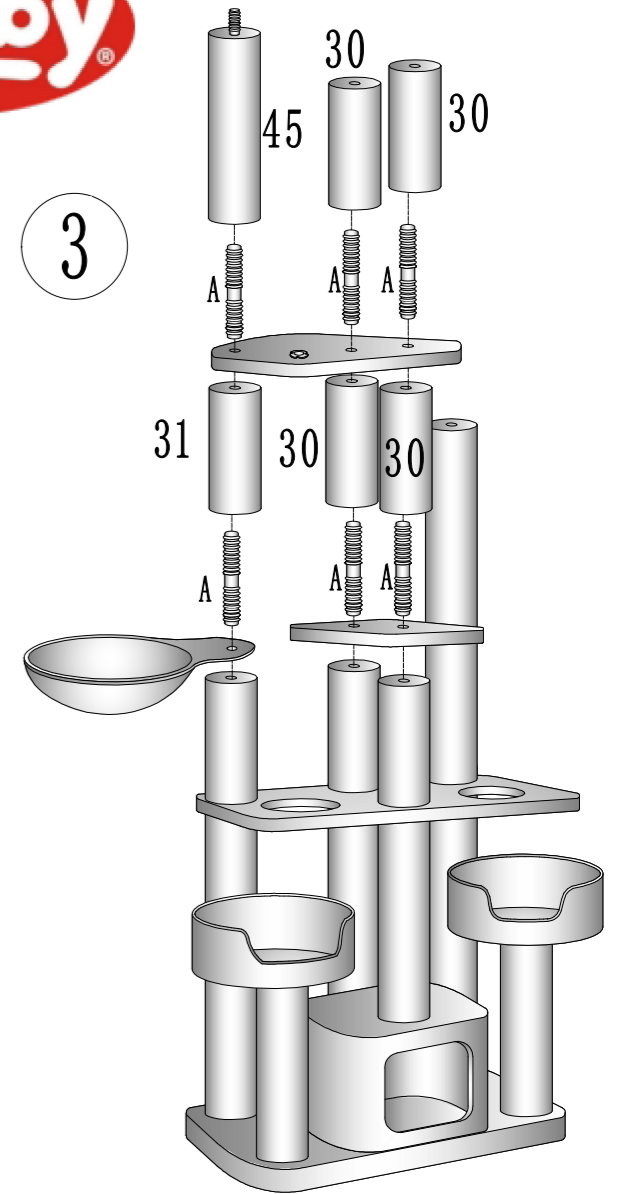

# Cat Tree Assembly Drawing

Parts	Size	Number	Box
	∅11×30cm	7	3/3
	∅11×31cm	1	2/3
	∅11×45cm	3	2/3
	∅11×51.5cm	1	2/3
	∅11×80cm	3	1/3
	∅11×93.5cm	1	1/3
	∅5×70cm	1	3/3
	∅5×100cm	1	3/3
	80×50×4cm	1	1/3
	80×50cm	1	1/3
	50×50cm	1	2/3
	50×35cm	1	2/3
	50×50cm	1	2/3
	40×30×28cm	1	3/3
	40×40×28cm	1	3/3
	∅35cm	3	1-2/3 2-3/3
	∅45cm	1	1/3
	∅32cm	3	1-2/3 2-3/3
	8×60mm	1	3/3
	∅8×80mm (A)	10+1	
	∅8×40mm (B)	5+1	
	∅8×60mm (C)	5+1	
	∅8×35mm (D)	1	
		6	
		2	

1

2

3

4

5