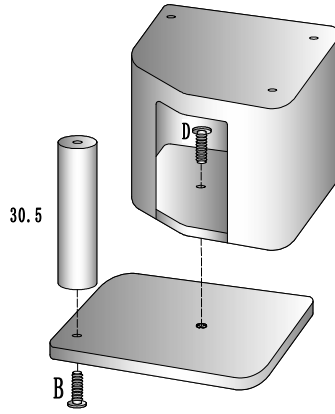

63769

Cat Tree Assembly Drawing

Parts	Size	Number
	∅ 9×30cm	4
	∅ 9×30.5cm	1
	∅ 9×31cm	1
	∅ 9×35cm	4
	∅40cm	1
	∅ 5×60cm	1
	48.5×48.5cm	1
	48.5×48.5cm	1
	48.5×48.5cm	1
	48.5×35cm	1
	36×36cm	1
	45×45×30cm	1
	48.5×48.5×10cm	1
	46×46cm	1
	43×43cm	1
	8×60mm	1
	∅ 8×80mm (A)	6+1
	∅ 8×40mm (B)	5+1
	∅ 8×60mm (C)	3
	∅ 8×30mm (D)	1
		3
		2

1