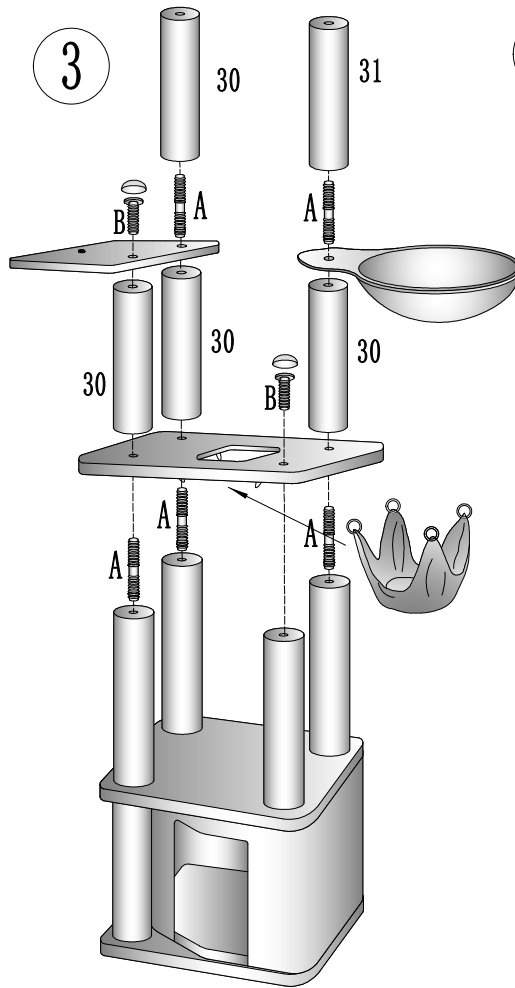

63769

Cat Tree Assembly Drawing

| Parts | Size | Number |
|-------|----------------|--------|
| | ∅ 9×30cm | 4 |
| | ∅ 9×30.5cm | 1 |
| | ∅ 9×31cm | 1 |
| | ∅ 9×35cm | 4 |
| | ∅40cm | 1 |
| | ∅ 5×60cm | 1 |
| | 48.5×48.5cm | 1 |
| | 48.5×48.5cm | 1 |
| | 48.5×48.5cm | 1 |
| | 48.5×35cm | 1 |
| | 36×36cm | 1 |
| | 45×45×30cm | 1 |
| | 48.5×48.5×10cm | 1 |
| | 46×46cm | 1 |
| | 43×43cm | 1 |
| | 8×60mm | 1 |
| | ∅ 8×80mm (A) | 6+1 |
| | ∅ 8×40mm (B) | 5+1 |
| | ∅ 8×60mm (C) | 3 |
| | ∅ 8×30mm (D) | 1 |
| | | 3 |
| | | 2 |

1

2

3

4