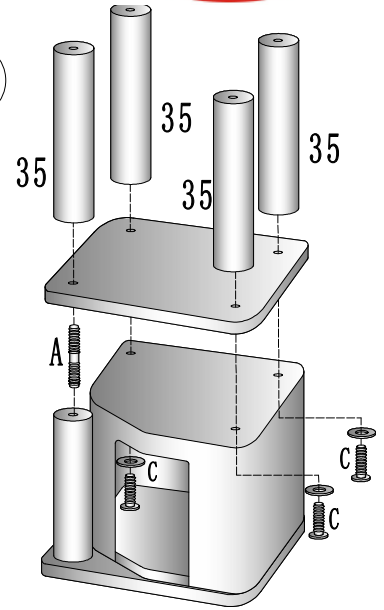

63769

Cat Tree Assembly Drawing

Parts	Size	Number
	∅ 9×30cm	4
	∅ 9×30.5cm	1
	∅ 9×31cm	1
	∅ 9×35cm	4
	∅40cm	1
	∅ 5×60cm	1
	48.5×48.5cm	1
	48.5×48.5cm	1
	48.5×48.5cm	1
	48.5×35cm	1
	36×36cm	1
	45×45×30cm	1
	48.5×48.5×10cm	1
	46×46cm	1
	43×43cm	1
	8×60mm	1
	∅ 8×80mm (A)	6+1
	∅ 8×40mm (B)	5+1
	∅ 8×60mm (C)	3
	∅ 8×30mm (D)	1
		3
		2

1

2

3

4