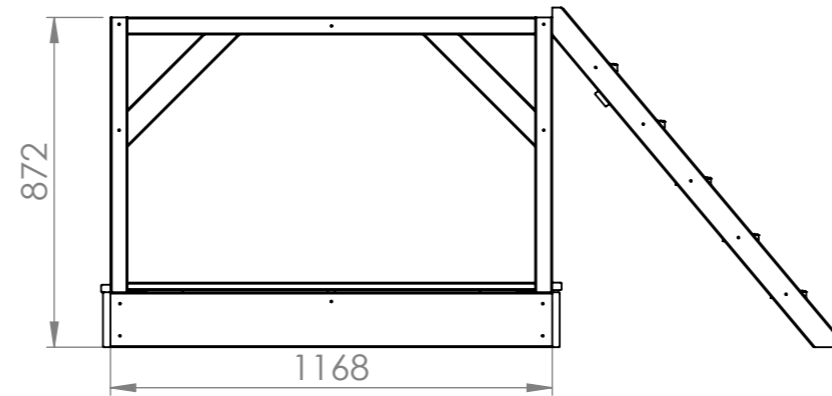

CONFIDENTIAL

ITEM NO.	PART NUMBER	QTY.
1	CX2039 Platform Horizontal Part	2
2	CX2044 Stair Step	5
3	CX2048 Sandpit Seat Support	4
4	CX2056 Platform Leg 900	4
5	CX2057 Stair Side 1 900	1
6	CX2058 Stair Side 2 900	1
7	CX2059 Platform Horizontal Part 3	2
8	CX2060 Platform Horizontal Part Middle 2	1
9	CX2061 Sandpit Side Plank	4
10	CX2062 Sandpit Seat	4
11	CX2066 Sandpit Seat Support 2	4
12	CX2073 Platform Support2	8
13	CX2074 Ladder Batton EN71-8	1

+ CX2013 Roof Support Vertical x1

UNLESS OTHERWISE SPECIFIED: DIMENSIONS ARE IN MILLIMETERS GENERAL TOLERANCES +/- 1mm		FINISH:	Part Number/ Description: WE-726 Platform P2 90cm	
NAME	SURNAME	DATE		
DRAWN		16.02.2016		
CHK'D			CUSTOMER:  SIAWendi Toys Gaujas 16/18, Cesis, LV-4101, Latvia Tel: +371 26 679 679	
APPV'D			Drawn by:	
MFG				
Q.A		MATERIAL:		
PRODUCT:				
SHEET 1 OF 1	SCALE:1:20	Do not scale drawing	DWG NO.:	A4