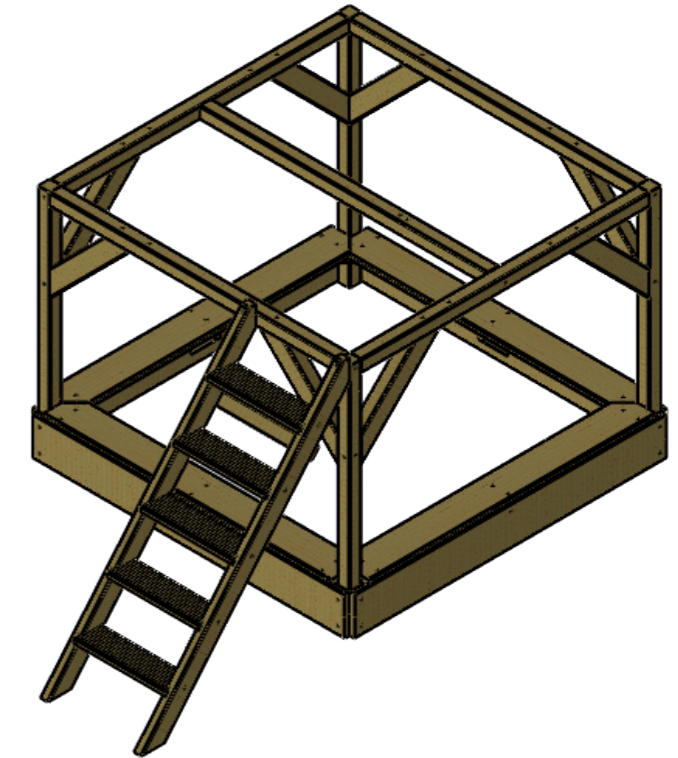

CONFIDENTIAL

ITEM NO.	PART NUMBER	QTY.
1	CX2039 Platform Horizontal Part	2
2	CX2044 Stair Step	5
3	CX2048 Sandpit Seat Support	4
4	CX2056 Platform Leg 900	4
5	CX2057 Stair Side 1 900	1
6	CX2058 Stair Side 2 900	1
7	CX2059 Platform Horizontal Part 3	2
8	CX2060 Platform Horizontal Part Middle 2	1
9	CX2061 Sandpit Side Plank	4
10	CX2062 Sandpit Seat	4
11	CX2066 Sandpit Seat Support 2	4
12	CX2073 Platform Support2	8
13	CX2074 Ladder Batton EN71-8	1

+ CX2013 Roof Support Vertical x1

UNLESS OTHERWISE SPECIFIED: DIMENSIONS ARE IN MILLIMETERS GENERAL TOLERANCES +/- 1mm		FINISH:	Part Number/ Description: WE-726 Platform P2 90cm	
NAME	SURNAME	DATE		
DRAWN		16.02.2016		
CHK'D			CUSTOMER:  SIAWendi Toys Gaujas 16/18, Cesis, LV-4101, Latvia Tel: +371 26 679 679	
APPV'D			Drawn by:	
MFG				
Q.A		MATERIAL:		
PRODUCT:				
SHEET 1 OF 1	SCALE:1:20	Do not scale drawing	DWG NO.:	A4