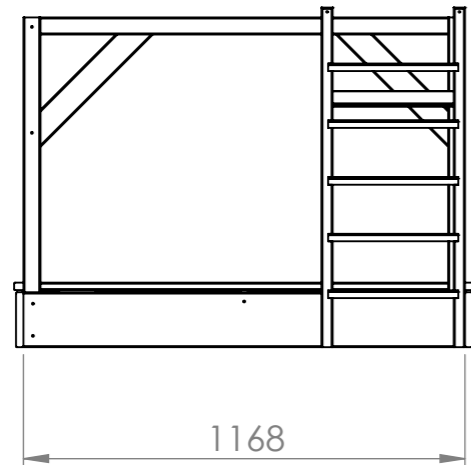

CONFIDENTIAL

ITEM NO.	PART NUMBER	QTY.
1	CX2039 Platform Horizontal Part	2
2	CX2044 Stair Step	5
3	CX2048 Sandpit Seat Support	4
4	CX2056 Platform Leg 900	4
5	CX2057 Stair Side 1 900	1
6	CX2058 Stair Side 2 900	1
7	CX2059 Platform Horizontal Part 3	2
8	CX2060 Platform Horizontal Part Middle 2	1
9	CX2061 Sandpit Side Plank	4
10	CX2062 Sandpit Seat	4
11	CX2066 Sandpit Seat Support 2	4
12	CX2073 Platform Support2	8
13	CX2074 Ladder Batton EN71-8	1

+ CX2013 Roof Support Vertical x1

UNLESS OTHERWISE SPECIFIED: DIMENSIONS ARE IN MILLIMETERS GENERAL TOLERANCES +/- 1mm		FINISH:	Part Number/ Description: WE-726 Platform P2 90cm	
NAME	SURNAME	DATE		
DRAWN		16.02.2016		
CHK'D			CUSTOMER:  SIAWendi Toys Gaujas 16/18, Cesis, LV-4101, Latvia Tel: +371 26 679 679	
APPV'D			Drawn by:	
MFG				
Q.A		MATERIAL:		
PRODUCT:				
SHEET 1 OF 1	SCALE:1:20	Do not scale drawing	DWG NO.:	A4