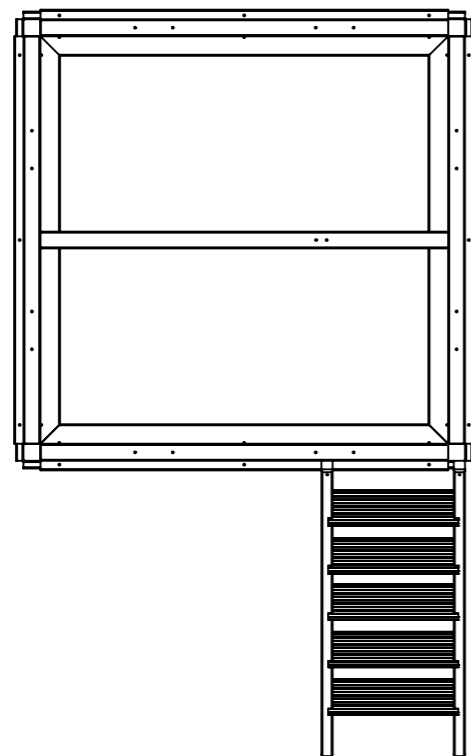

CONFIDENTIAL

ITEM NO.	PART NUMBER	QTY.
1	CX2039 Platform Horizontal Part	2
2	CX2044 Stair Step	5
3	CX2048 Sandpit Seat Support	4
4	CX2056 Platform Leg 900	4
5	CX2057 Stair Side 1 900	1
6	CX2058 Stair Side 2 900	1
7	CX2059 Platform Horizontal Part 3	2
8	CX2060 Platform Horizontal Part Middle 2	1
9	CX2061 Sandpit Side Plank	4
10	CX2062 Sandpit Seat	4
11	CX2066 Sandpit Seat Support 2	4
12	CX2073 Platform Support2	8
13	CX2074 Ladder Batton EN71-8	1

+ CX2013 Roof Support Vertical x1

UNLESS OTHERWISE SPECIFIED: DIMENSIONS ARE IN MILLIMETERS GENERAL TOLERANCES +/- 1mm		FINISH:	Part Number/ Description: WE-726 Platform P2 90cm	
NAME	SURNAME	DATE		
DRAWN		16.02.2016		
CHK'D			CUSTOMER:  SIAWendi Toys Gaujas 16/18, Cesis, LV-4101, Latvia Tel: +371 26 679 679	
APPV'D			Drawn by:	
MFG				
Q.A		MATERIAL:		
PRODUCT:				
SHEET 1 OF 1	SCALE:1:20	Do not scale drawing	DWG NO.:	A4