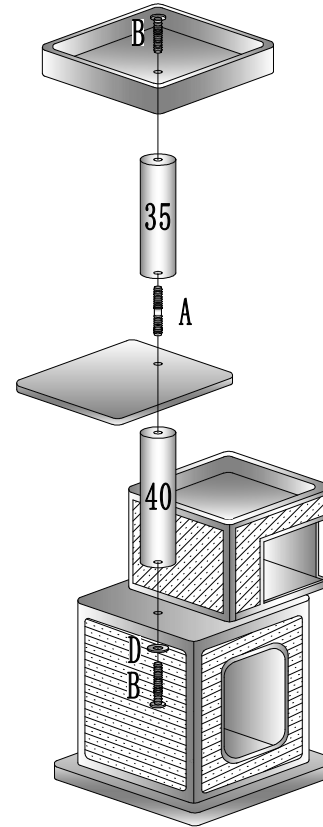

Cat Tree Assembly Drawing

63603-92

Parts	Size	Number
	∅11*40cm	1
	∅11*35cm	1
	48*48*4cm	1
	40*40*50cm	1
	35*35*30cm	1
	40*35*1.5cm	1
	40*40*8cm	1
	38*38*3cm①	2
	33*33*3cm②	1
	10*80mm	1
	∅10*80mm (A)	1
	∅10*40mm (B)	3
	∅10*35mm (C)	1
	∅35mm (D)	1

①

②

③