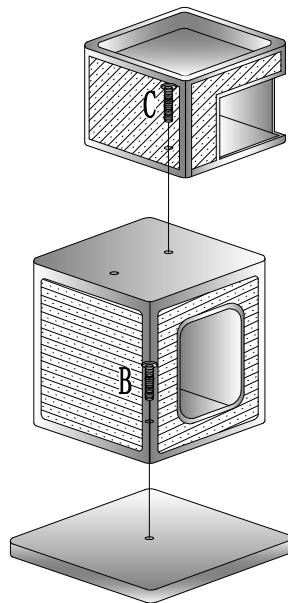

Cat Tree Assembly Drawing

63603-92

Parts	Size	Number
	∅11*40cm	1
	∅11*35cm	1
	48*48*4cm	1
	40*40*50cm	1
	35*35*30cm	1
	40*35*1.5cm	1
	40*40*8cm	1
	38*38*3cm①	2
	33*33*3cm②	1
	10*80mm	1
	∅10*80mm (A)	1
	∅10*40mm (B)	3
	∅10*35mm (C)	1
	∅35mm (D)	1

①