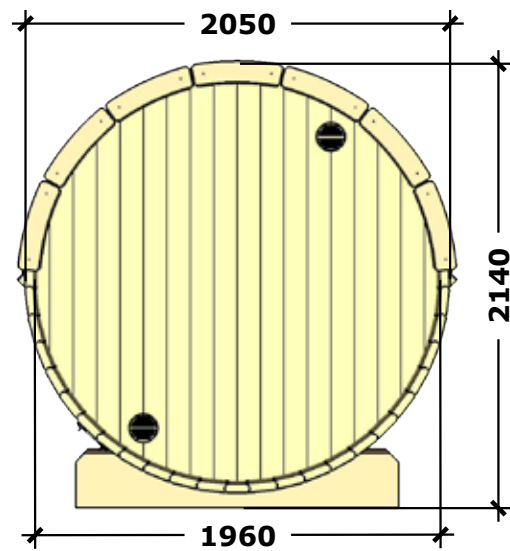

# Fundamentplan Saunafass 280 basic

(LxBxH) 281x120x120 cm.

770 kg.