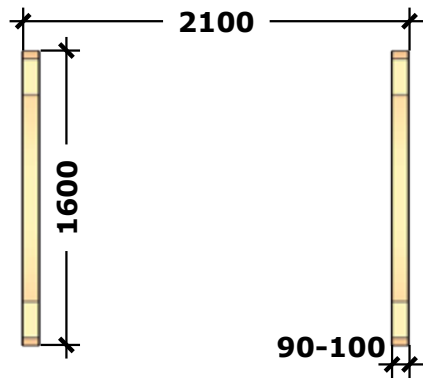

# Fundamentplan Saunafass 280 basic

(LxBxH) 281x120x120 cm.

770 kg.