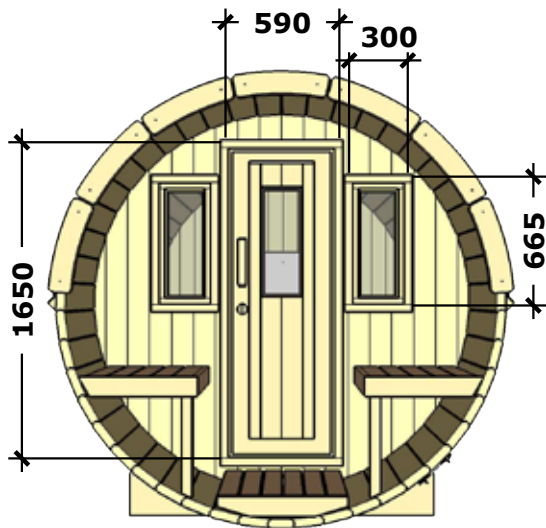

# Fundamentplan Saunafass 280 basic

(LxBxH) 281x120x120 cm.

770 kg.